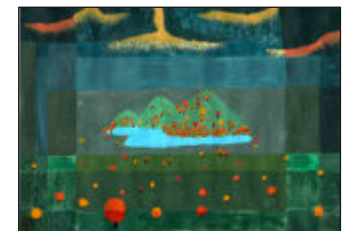

27

28

29

By purchasing this calendar, you are supporting the

Mit dem Kauf dieses Kalenders unterstützen Sie die

Kilimani School in Usa River in Tanzania

The pictures were created as part of an art project between Dresden's Tolkewitz Gymnasium and its Tanzanian partner school in Usa River. The students from these contrasting worlds were asked to create pictures of their living environment. The most successful works were selected by the art teachers for this calendar.